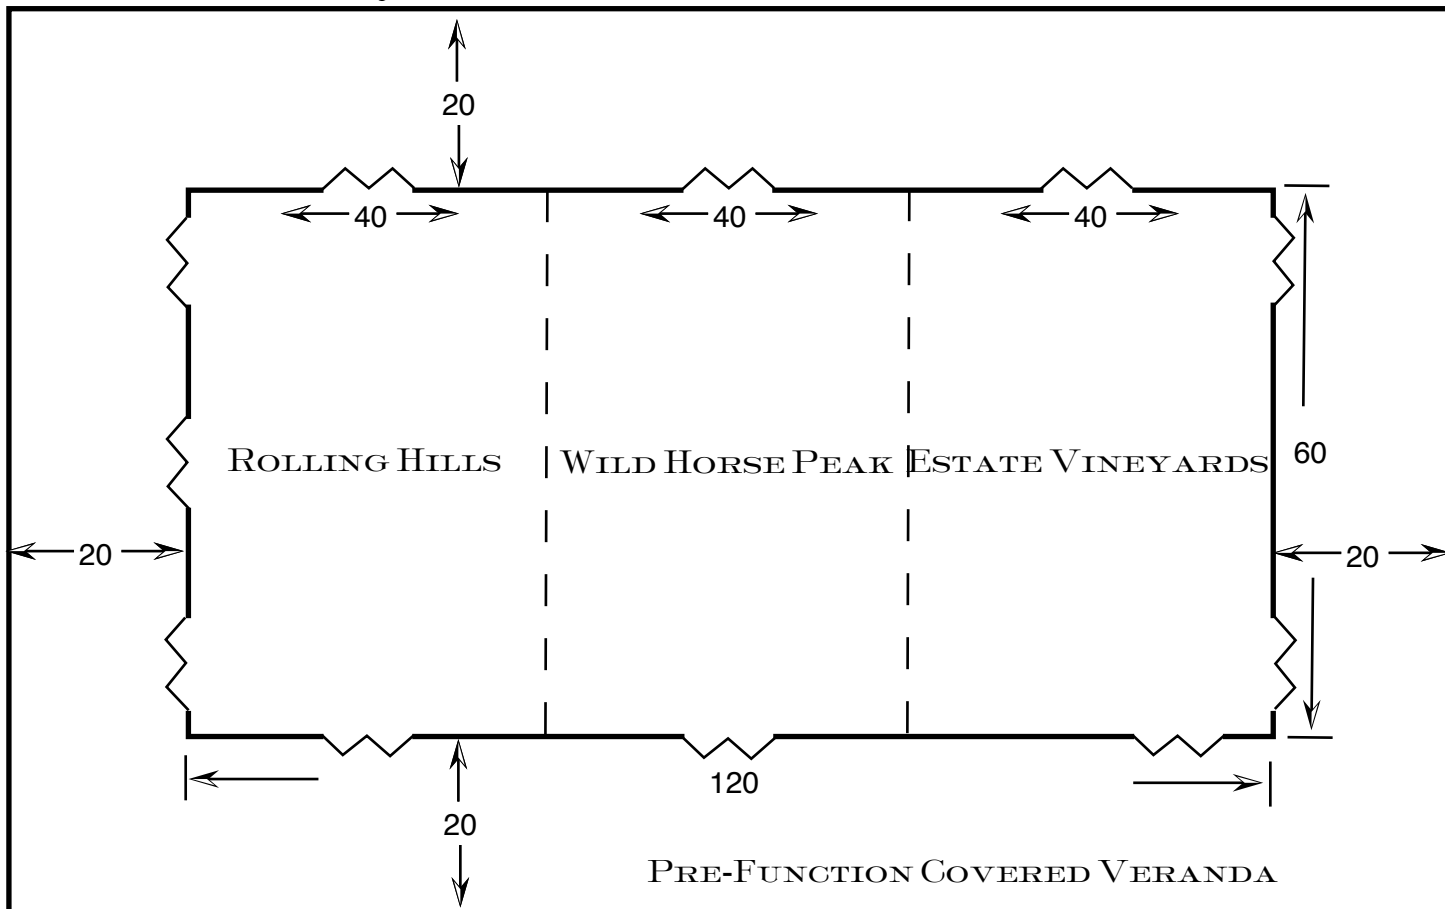

# THE BANQUET ROOM AT SOUTH COAST

Room	Sq Ft	Dimensions	Banquet 72" Rounds	Reception	Theater	U- Shaped	Classroom/ Chevron	Hollow Square
The Grand Event & Meeting Room	7,200	120 x 60	540	650	700	n/a	420	n/a
Rolling Hills Room	2,400	60 x 40	180	140	195	53	108	72
Wild Horse Peak Room	2,400	60 x 40	180	140	195	53	108	72
Estate Vineyard Room	2,400	60 x 40	180	140	195	53	108	72